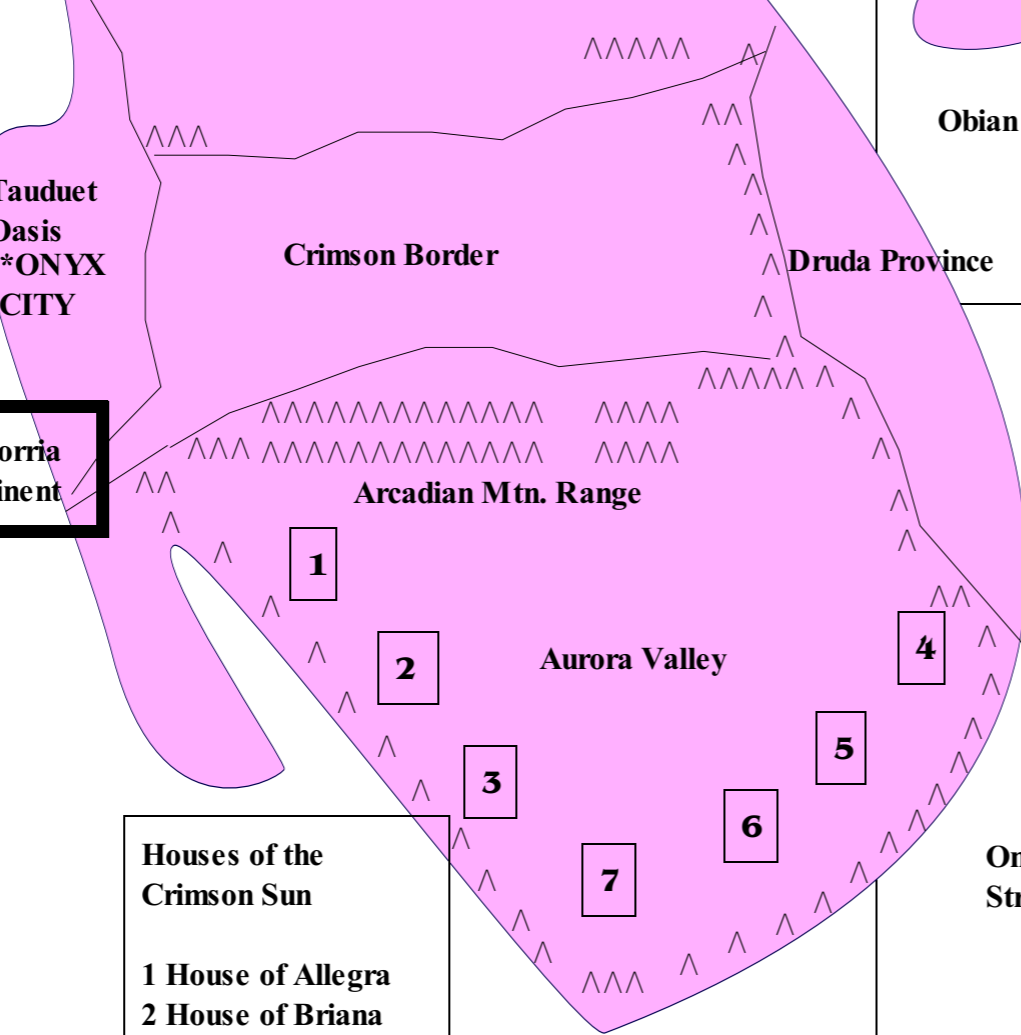

Equatic Latitude

Dolanda Ocean

Sellion Continent

Omega Strait

Illiatric Ocean

Polar Regions

Darlinaen Mtn. Range

Crimson Border

Druda Province

Arcadian Mtn. Range

Aurora Valley

Houses of the Twin Moons

- 8 House of Glyn
- 9 House of Chadrick
- 10 House of Favion
- 11 House of Dax
- 12 House of Blayne
- 13 House of Asher
- 14 House of Rodin

Western Hemisphere

- 14
- 13
- 12
- 11
- 10
- 9
- 8

1

2

3

7

6

5

4

**Meridian Longitude
Line**