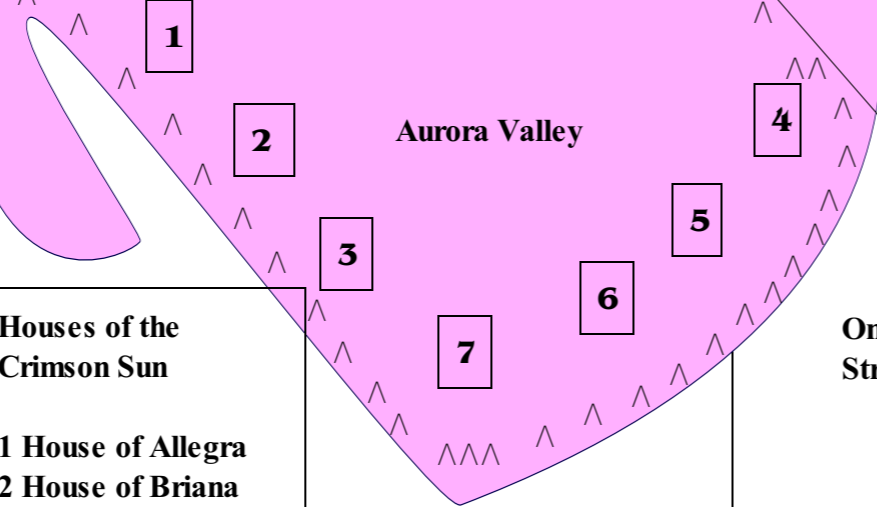

Druda Province

Arcadian Mtn. Range

Aurora Valley

Houses of the Twin Moons

- 8 House of Glyn
- 9 House of Chadrick
- 10 House of Favion
- 11 House of Dax
- 12 House of Blayne
- 13 House of Asher
- 14 House of Rodin

Lordra Ocean

Tauduet Oasis
***ONYX CITY**

Sangorria Continent

Houses of the Crimson Sun

- 1 House of Allegra
- 2 House of Briana
- 3 House of Corinne
- 4 House of Leah
- 5 House of Electra
- 6 House of Galatea
- 7 House of Cleantha

Western Hemisphere

- 14
- 13
- 12
- 11
- 10
- 9
- 8

1

2

3

7

6

5

4

**Meridian Longitude
Line**